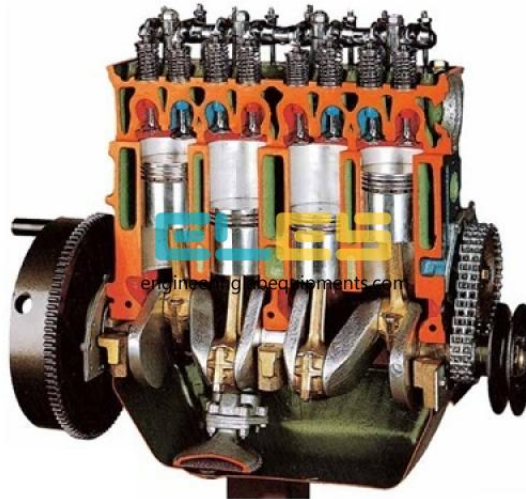

**Product Name :**  
Petrol Engine Cutaway

**Product Code :**  
ENGLABINGCAG780004

**Description :**

Petrol Engine Cutaway

**Technical Specification :**

4 cylinders  
Displacement: 1000-1300 cc  
DOHC - double overhead camshaft  
4 valves per cylinder  
Roller chain  
Multi-point electronic injection with throttle  
12V alternator  
Thermostatic valve