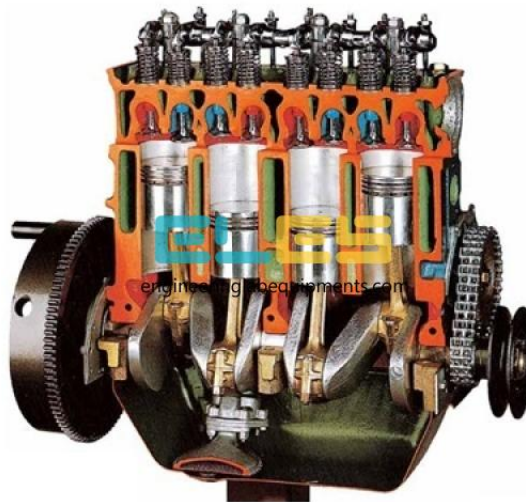

Product Name :
Petrol Engine Cutaway

Product Code :
ENGLABINGCAG780004

Description :

Petrol Engine Cutaway

Technical Specification :

4 cylinders
Displacement: 1000-1300 cc
DOHC - double overhead camshaft
4 valves per cylinder
Roller chain
Multi-point electronic injection with throttle
12V alternator
Thermostatic valve