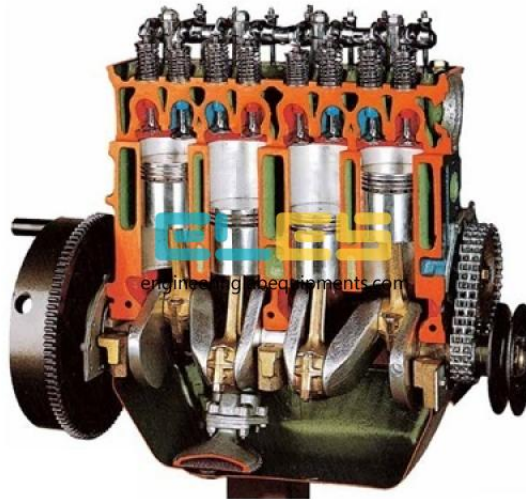

Product Name :
Petrol Engine Cutaway

Product Code :
ENGLABINGCAG780004

Description :

Petrol Engine Cutaway

Technical Specification :

4 cylinders
Displacement: 1000-1300 cc
DOHC - double overhead camshaft
4 valves per cylinder
Roller chain
Multi-point electronic injection with throttle
12V alternator
Thermostatic valve